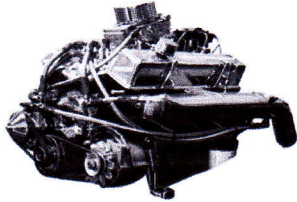

# NIRVANA - \$29,990

Length: 20ft (6.1 mtrs)    Beam: 2.1 mtrs    Fuel: 85 ltrs    Seating: 7    Tow Weight: 1300kg

ROLCO 350-SCR FACTORY REMANUFACTURED CHEVROLET 350CUIN - 5.7LITRE SOFT CLUTCH ENGINE

**Equipped with:**  
 HEI Ignition  
 Holley Marine Carburetor  
 Brass Body, Ball Bearing, Water Pump  
 Thermo Control  
 New Alternator  
 New Gear Reduction Starter Motor  
 2 Pack Paint Finish  
 Flame Arrestor  
 12 Month Warranty

## STANDARD FEATURES INCLUDES

- GPS Speedo
- 350-SCR Chevrolet Engine
- Full Instrumentation inc Digital Hour Meter and all Gauges Have Stainless Steel Bezels
- Leather Flat Bottom Steering Wheel
- Seats 7
- Large Dual Observers Lounge
- 7 Stainless Steel Large Size Drink Holders
- Velour Interior
- Carpeted Front Ski Locker behind observers seat
- Heavy Duty Marine Carpet
- Large Open Sided Carpeted Boarding Platform
- Custom Colour Graphics
- 85 Litre Fuel Tank with Solid State Gauge Sender Unit
- Water Separating Fuel Filter
- Stainless Steel Fuel Filler
- Bilge Pump
- Battery Isolator
- Large Stainless Steel Rear Ski Tow
- Stainless Steel Rear Grab Handles
- Stainless Steel Water Pick Up with Strainer
- Nitrile Rubber Skeg Bush for Reduced Vibration and No Maintenance
- Foot Throttle
- Mufflers
- Easytow Single Axle Trailer with Mags, Disc Brakes, Winch Trolley Wheels, Swing Away Jockey Wheel and LED Lights

## TRAILER OPTIONS

- Tandem Trailer Upgrade \$1,000
- Removable Draw Bar \$250
- Paint over Galvanizing \$850
- Carpet Infilled (Complete) \$1,600
- Carpet Infilled (A-Frame Only) \$700
- Guide Poles including Socks \$250
- Hydraulic Brakes \$350
- Carpeted Mudguard Infills \$150
- Aluminium Checker Plate on Guard & Steps \$350