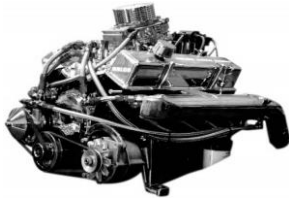

NIRVANA - \$49,990

Length: 20ft (6.0 mtrs)

Beam: 2.1 mtrs

Fuel: 85 ltrs

Seating: 7

Tow Weight: 1300kg

ROLCO 350-SCR VORTEC FACTORY REMANUFACTURED CHEVROLET ROLLER CAM - 5.7 LITRE SOFT CLUTCH ENGINE

Equipped with:

STANDARD FEATURES INCLUDES

- GPS Speedo
- 350-SCR Vortec, Roller Cam, Chevrolet Engine
- Full Instrumentation inc GPS Speedo, Digital Hour Meter and Stainless Steel Bezels
- Leather Flat Bottom Steering Wheel
- Seats 7
- Large Dual Observers Lounge
- 7 Stainless Steel Large Size Drink Holders
- Velour Interior
- Carpeted Front Ski Locker behind observers seat
- Heavy Duty Marine Carpet
- Large Open Sided Carpeted Boarding Platform
- Custom Colour Graphics
- 85 Litre Fuel Tank with Solid State Gauge Sender Unit
- Water Separating Fuel Filter
- Stainless Steel Fuel Filler
- Bilge Pump
- Battery Isolator
- Large Stainless Steel Rear Ski Tow
- Stainless Steel Rear Grab Handles
- Stainless Steel Water Pick Up with Strainer
- Nitrile Rubber Skeg Bush for Reduced Vibration and No Maintenance
- Foot Throttle
- Mufflers
- Easytow Tandem, Disc Brakes, Winch
- Trolley Wheels, Swing Away Jockey Wheel and LED Lights