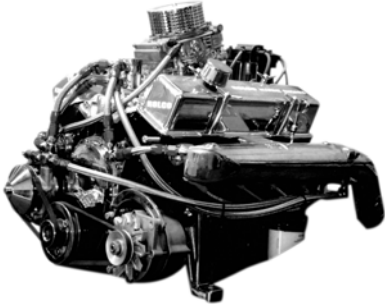

NIRVANA - \$29,990

ENGINE INCLUDES
ROLCO FACTORY REMANUFACTURED CHEVROLET SOFT CLUTCH ENGINE

Equipped with:

- HEI Ignition
- Holley Marine Carburetor
- Johnson Roller Bearing, Brass Body Water Pump
- Thermo Control
- New Alternator
- New Gear Reduction Starter Motor
- 2 Pack Paint Finish
- Chrome Rocker Covers & Flame Arrestor
- 12 Month Warranty

STANDARD FEATURES INCLUDES

- Nitrile rubber skeg bush for reduced vibration and no maintenance
- Velour Interior
- Heavy Duty Marine Carpet
- 7 Stainless Steel Large Size Drink Holders
- Carpeted Front Ski Locker
- Large Dual Observers Lounge
- Large Open Sided Carpet Boarding Platform
- Leather Wrap Steering Wheel
- Full Instrumentation inc Digital Hour Meter and Stainless Steel Bezels
- Bilge Pump
- Battery Isolator
- Stainless Steel Rear Ski Tow
- Stainless Steel Rear Grab Handles
- Stainless Steel Water Pick Up with Strainer
- Seats 7 Adults
- 70 Litre Fuel Tank
- Water Separating Fuel Filter
- Custom Graphics
- Mufflers
- Easytow Single Axle Trailer with Mechanical Brakes, Winch and LED Lights